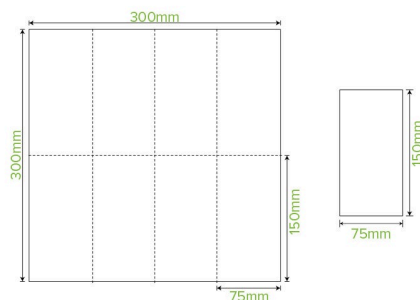

# 1-Ply 1/8 Fold White Lunch BioNapkin L-LN1/8-1PW

Not all paper napkins are created equal! Eco-friendly 1-ply 1/8 fold white lunch napkins are made from FSC™ Mix certified paper pulp & carbon neutral. BioNapkins are recyclable (if not too soiled) and home compostable. Custom printing available.

<b>Carton quantity:</b> 3000	<b>Sleeves per carton:</b> 6	<b>Units per sleeve:</b> 500
<b>Carton Size LxWxH (cm):</b> 47x32x25	<b>Carton gross weight (kg):</b> 6.200000	<b>Carton barcode:</b> 19344062020070
<b>Raw Material:</b> Paper - FSC™ Mix certified paper	<b>Lining/coating:</b> None	<b>Window Material:</b> None
<b>Printing Type:</b> None	<b>Inks:</b> None	<b>Dimensions top LxW (mm):</b> 300x300
<b>Dimensions base LxW (mm):</b> 300x300	<b>Product weight (g):</b> 1.75	<b>Thickness:</b> 1-Ply
<b>Use:</b> N/A	<b>Manufactured:</b> China	<b>Customise:</b> Print
<b>MOQ custom:</b> 90000	<b>Mould fees:</b> Yes - see custom packaging	<b>Environmental production certified:</b> ISO 14001
<b>Quality product certified:</b> ISO 9001	<b>Factory food safety certified:</b> ISO 22000	<b>Corporate social accreditation:</b> SMETA
<b>Home compostable:</b> Yes	<b>Industrially compostable:</b> Yes	<b>Recyclable:</b> Yes - In The Paper Recycling if Not Contaminated With Food